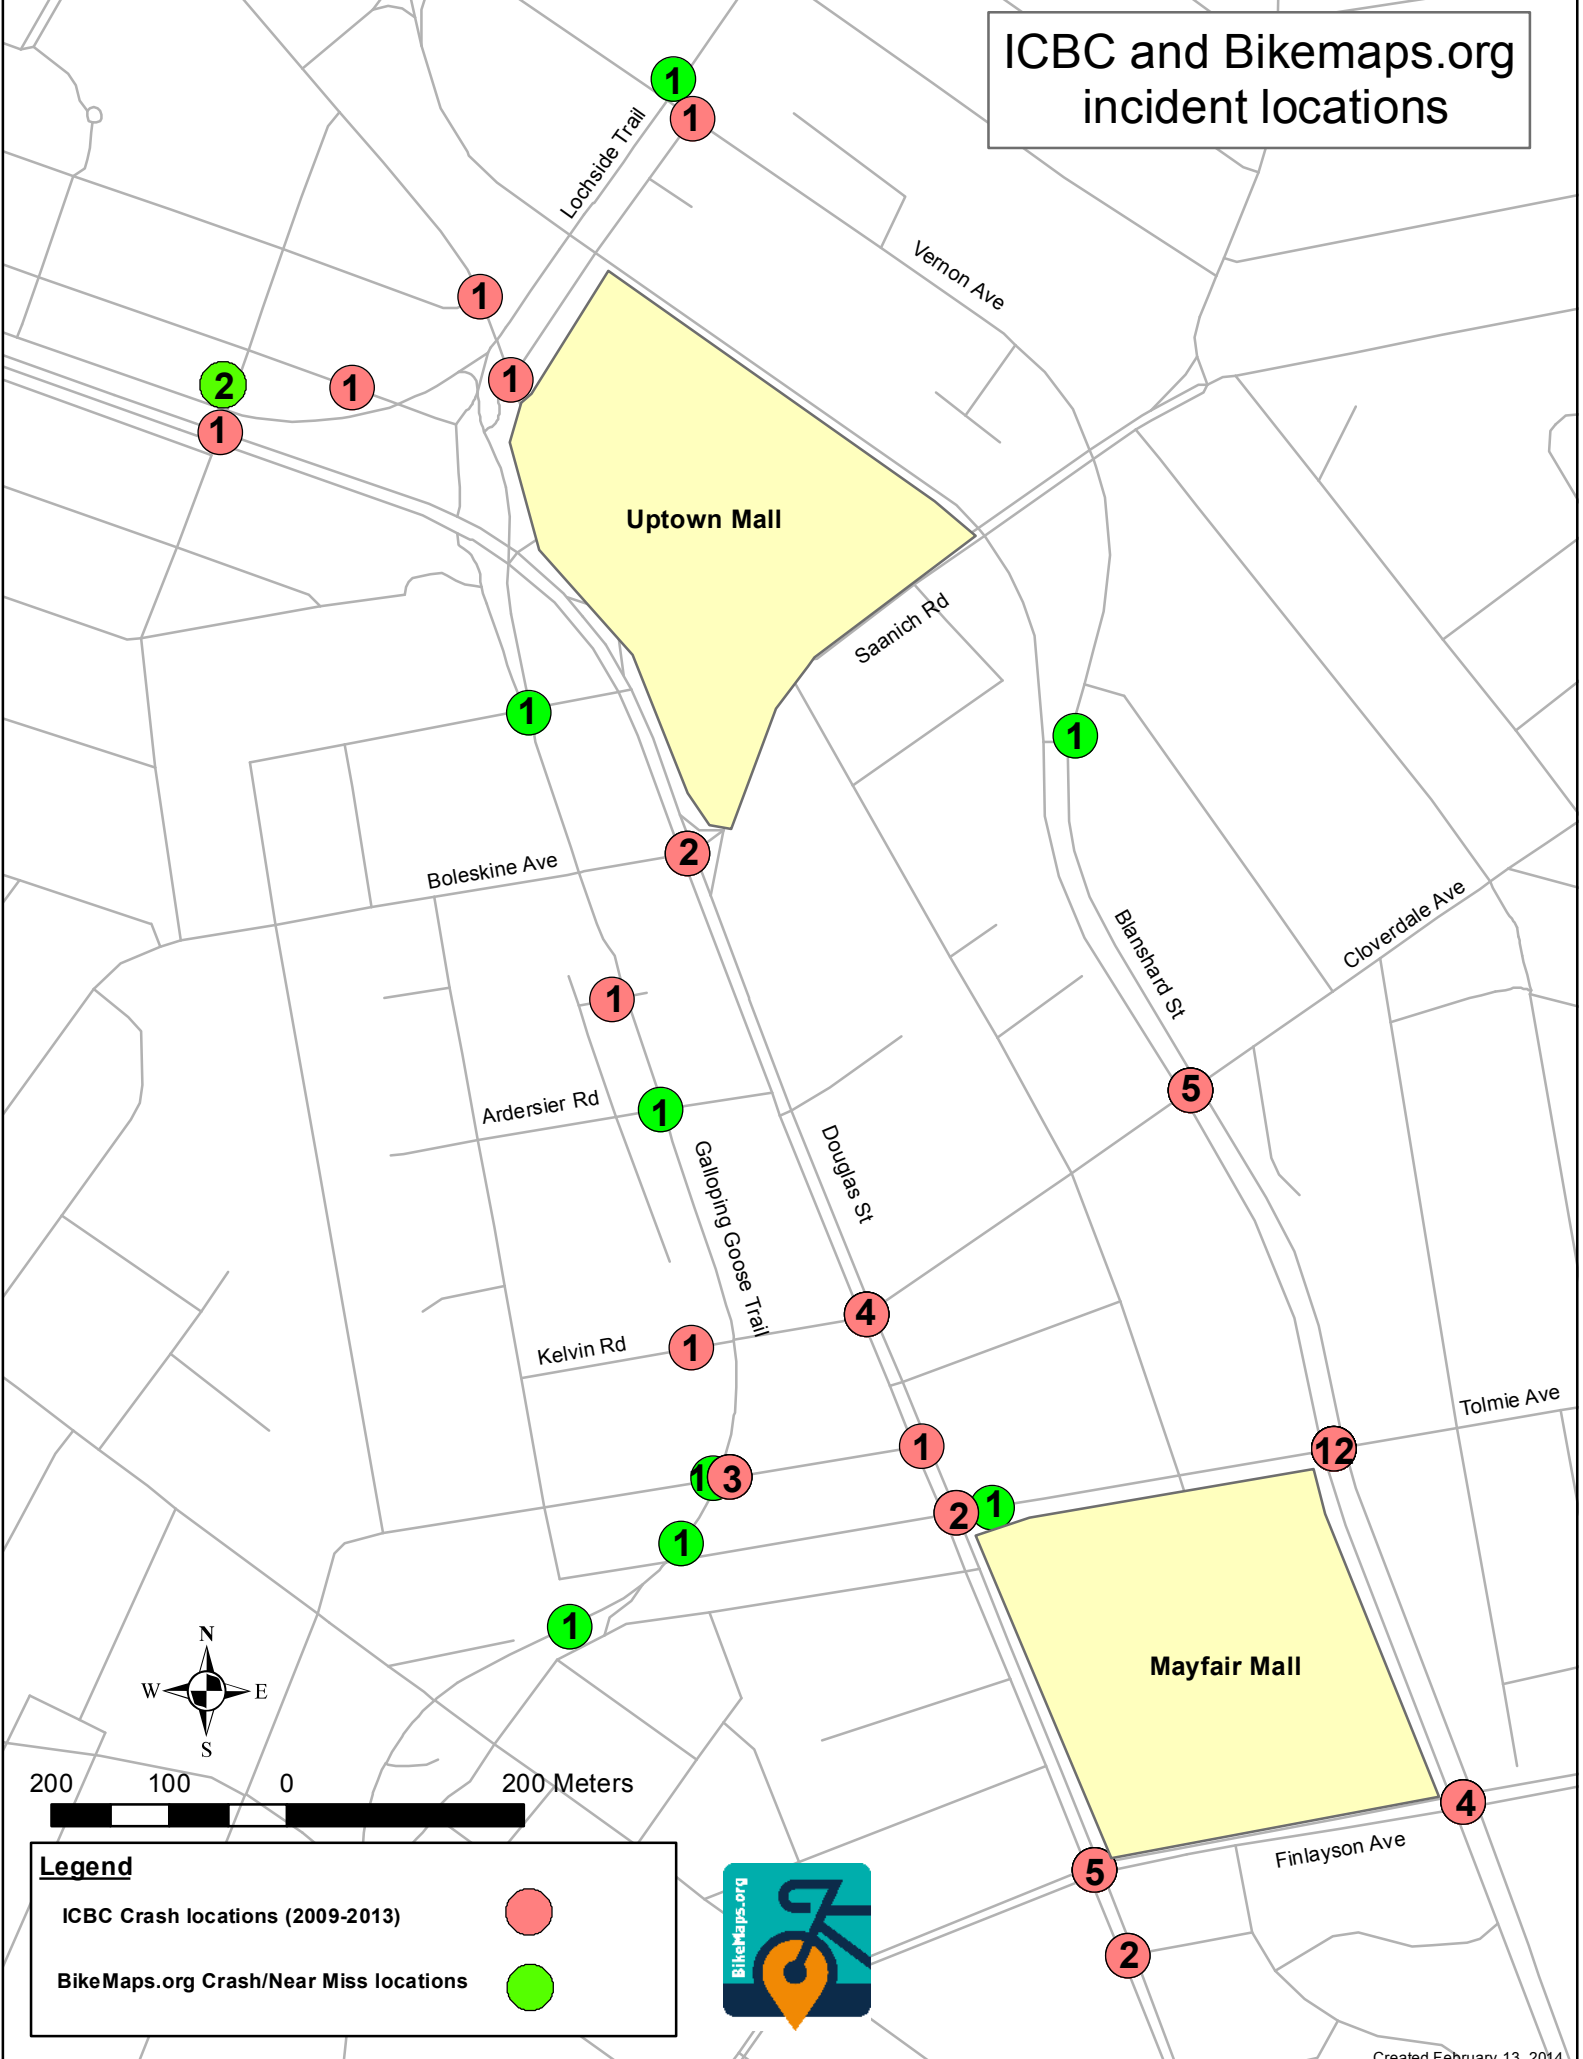

ICBC and Bikemaps.org
incident locations

Legend

- ICBC Crash locations (2009-2013)
- BikeMaps.org Crash/Near Miss locations