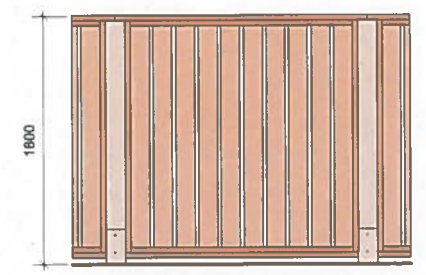

Recommended Nursery Stock

Trees	Botanical Name	Common Name	Size
12	Acer griseum	Paperbark Maple	6cm cal
	Amelanchier x grandiflora 'Autumn Brilliance'	Autumn Brilliance Serviceberry	6cm cal
	Cercis canadensis	Eastern Redbud	6cm cal
	Crataegus x lavallei	Lavelle Hawthorn	6cm cal
Large Shrubs	Botanical Name	Common Name	Size
60	Ceanothus thyrsiflorus 'Victoria'	Victoria Ceanothus	#5 pot
	Cornus sericea	Redtwig Dogwood	#3 pot
	Philadelphus lewisii	Wild Mock Orange	1.0m ht.
	Ribes sanguineum	Red Flowering Currant	#3 pot
	Taxus baccata 'Fastigiata'	Irish Yew	1.5m ht.
Medium Shrubs	Botanical Name	Common Name	Size
33	Symphoricarpos albus	Snowberry	#2 pot
Small Shrubs	Botanical Name	Common Name	Size
235	Gaetheria shallon	Salal	#1 pot
	Lavandula officinalis	English Lavender	#1 pot
	Mahonia nervosa	Low Oregon Grape	#1 pot
	Mahonia repens	Creeping Mahonia	#1 pot
	Spirea douglasii	Western Spirea	#1 pot
Perennials, Annuals and Ferns	Botanical Name	Common Name	Size
75	Achillea millefolium	Common Yarrow	#1 pot
	Festuca idahoensis	Idaho Fescue	#1 pot
	Polystichum munium	Sword Fern	#1 pot

Notes:
 1. All work to be completed to current CSLA Landscape Standards
 2. All soft landscape to be irrigated with an automatic irrigation system

1 1800mm (6ft) Cedar Perimeter Fence
 Scale: 1:25

Picnic Tables